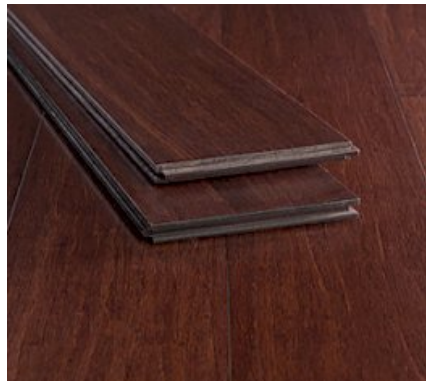

## Espresso Bamboo Flooring

### Specifications

<b>Item No</b>	733074274458	<b>Warranty</b>	Lifetime Structural and Finish (residential)
<b>Flooring group</b>	Strand Woven	<b>R value</b>	0.54
<b>Price</b>	5.61/sq ft	<b>Moisture content</b>	ASTM D4442, Oven Dry Method: 6%-10% average
<b>Species</b>	Moso Bamboo aged 5-7 Years	<b>SurfSlip resistance</b>	Coefficient of Friction: ASTM D2394 Average; Static 0.586; Sliding 0.59
<b>Sq ft/box</b>	16.97	<b>Flammability</b>	ASTM E648: Class 1 Interior
<b>Finish</b>	Accuseal Ultra with aluminum oxide	<b>Smoke density</b>	ASTM E622: Max 344 flaming, 192 non-flaming
<b>Surface</b>	flat_smooth	<b>Dimensional</b>	ASTM D1037 50/90% RH,
<b>Janka rating</b>	5342	<b>Stability</b>	Linear .03, Thickness 1.52, Width .20
<b>Grain</b>	Strand Woven	<b>Coating adhesion</b>	Classification: 5B
<b>Sustainability</b>	Lacey Act Compliant. FSC®-Certified Available By Request.	<b>Acclimation period</b>	72 hrs (7 days recommended for extra humid/dry climates)
<b>Nailing info</b>	18 ga cleat 1 1/2 in to 2 in	<b>Weight/box</b>	52
<b>Length</b>	6 ft (1850 mm)	<b>Planks/box</b>	6
<b>Width</b>	5-5/8 in (142 mm)	<b>Radiant Heat Safe</b>	Yes
<b>Thickness</b>	9/16 in (14 mm)	<b>High traffic</b>	Yes
<b>Wear layer</b>	Strand bamboo all the way through (no wear layer)	<b>Pet friendly</b>	Yes
<b>Profile</b>	Tongue and Groove	<b>Install below grade</b>	No
<b>Profile/edges</b>	micro bevel	<b>Floating installation</b>	No
<b>Planks Description</b>	Single length planks: all planks are same dimensions	<b>Installation</b>	Nail Or Glue Down